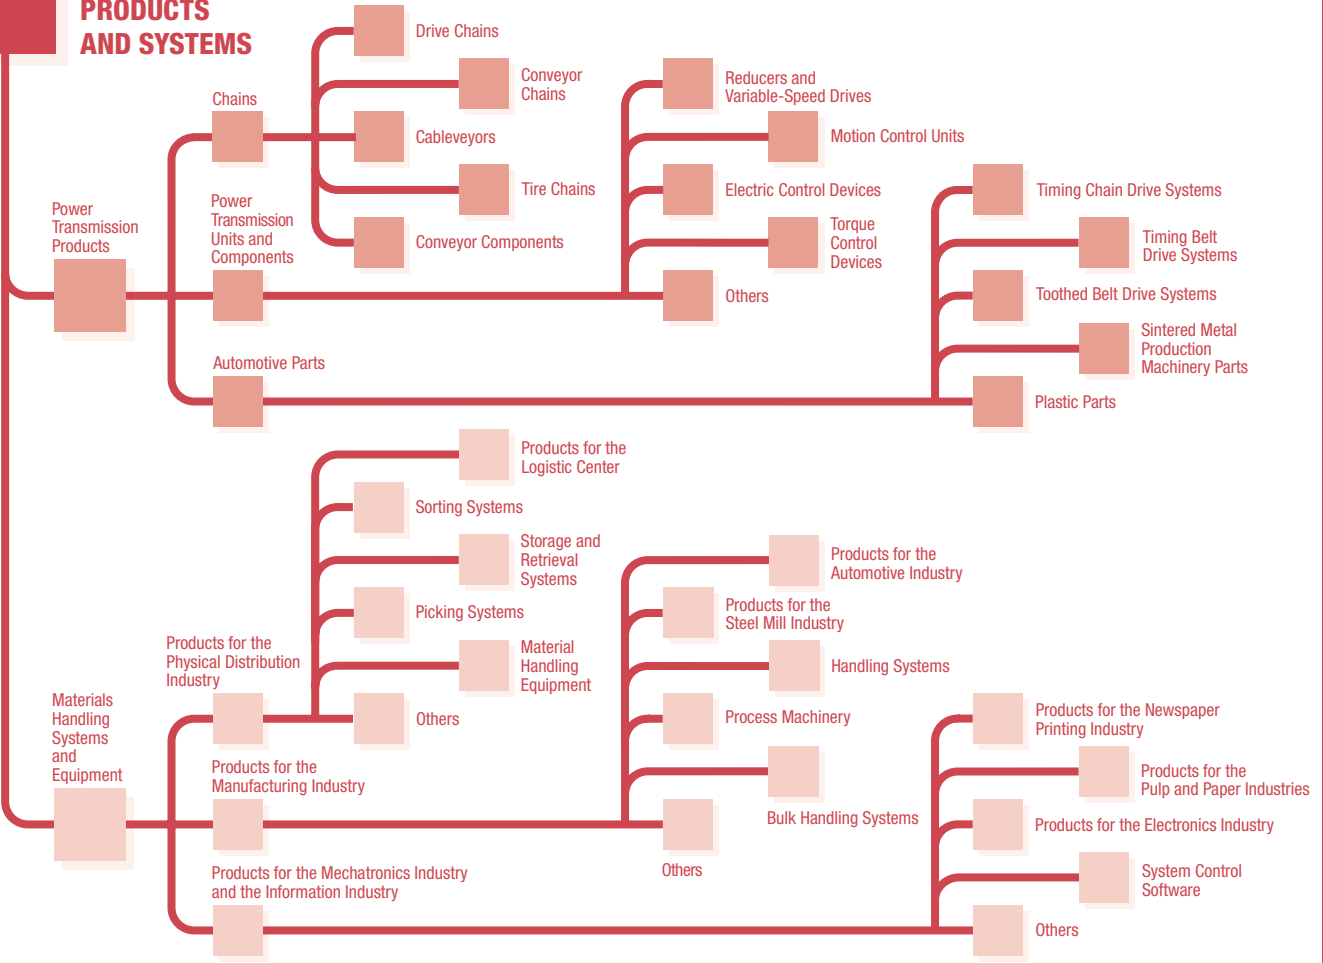

TSUBAKI PRODUCTS AND SYSTEMS